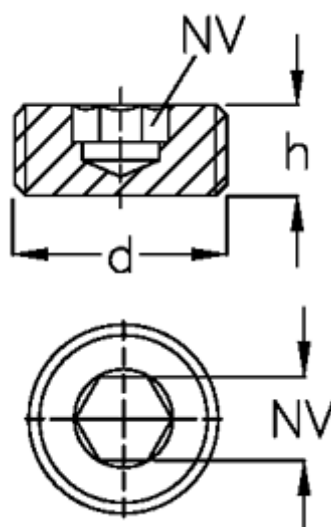

Data Sheet

Article number: 20252M2015A
Description: E+G Blanking plugs
GN 252-M20x1.5-A

Measures

d	= M20x1,5
H	= 12
Internal hexagon	= 10